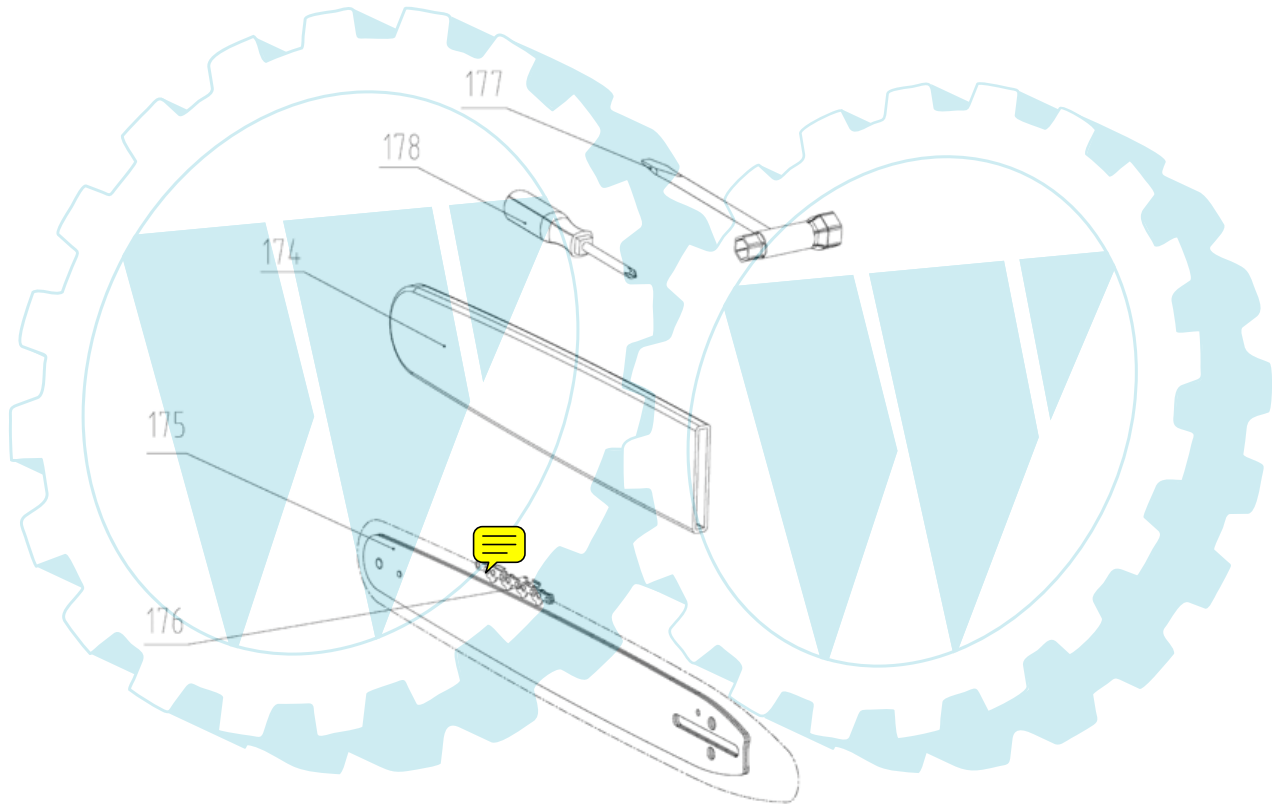

Fig. 3 ACCESSORIES OF PCS38Z
2010.4.13

PowerG® Spare Parts List

File: 0020100910ZA

Version: 1.0

Petrol Chain Saw----PCS38Z						
Pos. No	Part code	Part Description	QTY	losable	damage-able	Consum-able
1	910040	top cover ASSY	1			
2	910324	washer	1			Y
3	910002	lock knob	1	Y		
4	910010R3020	top cover	1			
5	910214	left clip	1	Y		
6	B237001	nut M5	2			Y
7	910203	muffler cover	1			
8	910216	muffler ASSY	1			
9	910302	muffler gasket	1			
10	910240	bolt M5x60	2			
11	910202	cylinder	1			
12	B304032	bolt M5x18	4			
13	902700	spark plug NHSP LD L8RTF	1			Y
14	910901	air intake ASSY	1			
15	B500005	spring washer	2			
16	B345005	screw M5x15	5			
17	B422011F	Tapping screw ST4.2X12	2			
18	910008	carburetor socket	1			
19	910035	socket plug	1			
20	913218	retaining ring	1			
21	910304	carburetor gasket	1		Y	
22	910902	carburetor ASSY	1			
23	910036	upper air filter assy	1	Y		
24	910037	lower air filter assy	1			
25	910001	air filter base	1			
26	910241	screw M5x50	2			
27	910300	cylinder gasket	1		Y	
28	910210	piston ring	1			Y
29	910209	piston	1			Y
30	910228	piston pin	1			Y
31	910509	shield ring	2			
32	B228003	nut M8	2	Y		
33	B173002	stud bolt M8x28	2