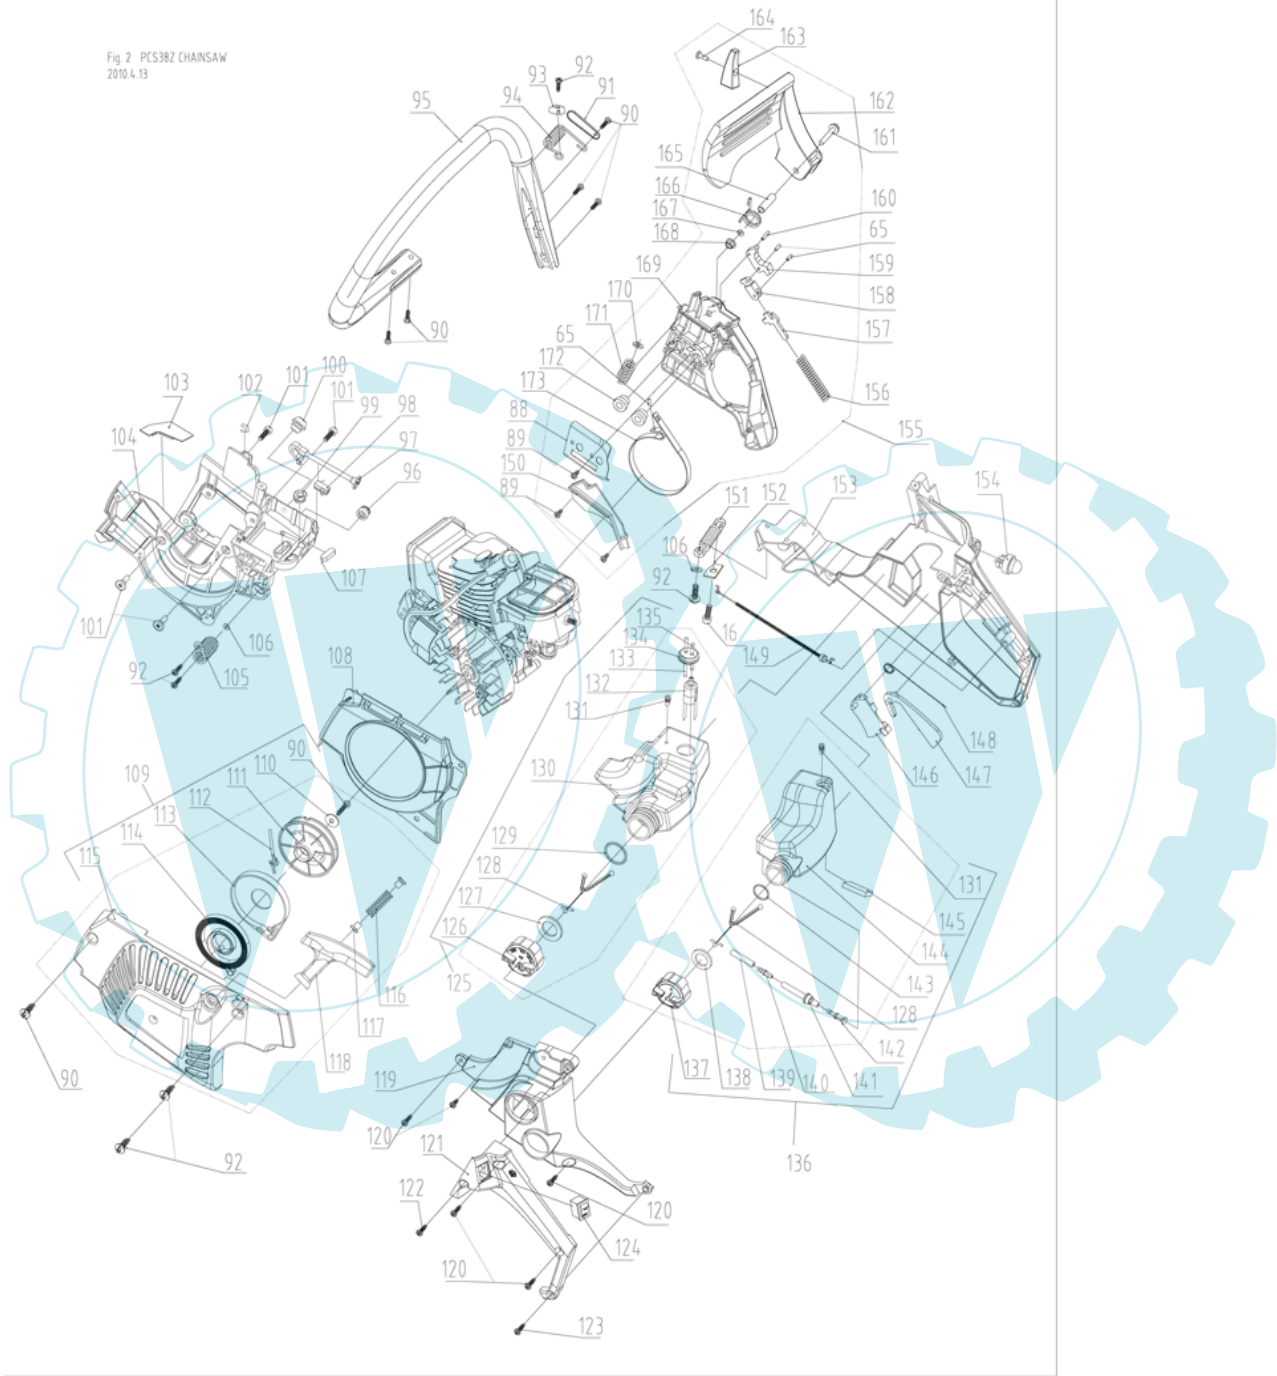

Fig. 3 ACCESSORIES OF PCS38Z
2010.4.13

Fig. 2 PCS38Z CHAINSAW
2010.4.13